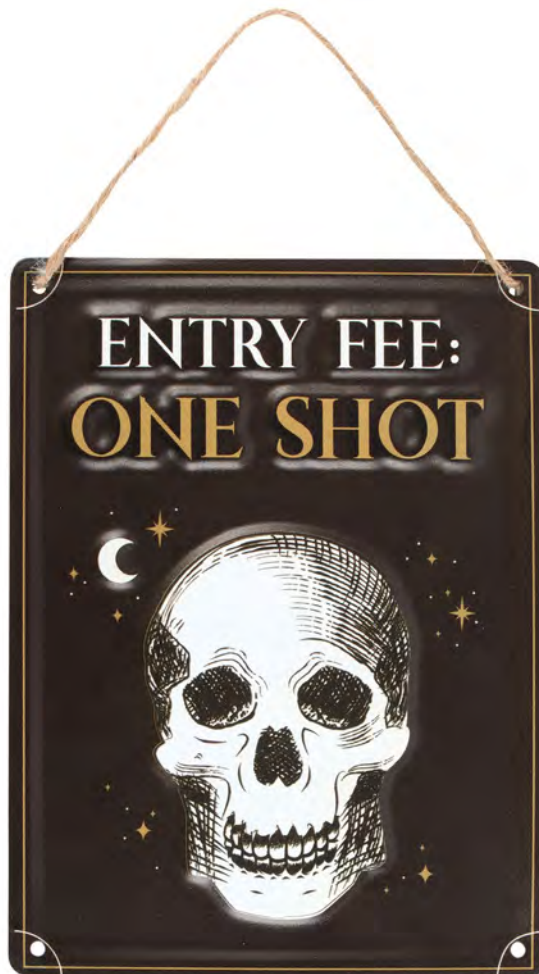

Product Code

PT_20124

Entry Fee One Shot Hanging Metal Sign

Barcode: 5056131147300

Product Description

Start the night off strong and inject some humour into your event with hanging metal sign. With a playful (one shot) entryfee, this piece will ensure your party won't die while the night is young. Designed by Something Different Wholesale and partof the Til Death Do Us Party range of gothic wedding and anniversary celebration gifts.